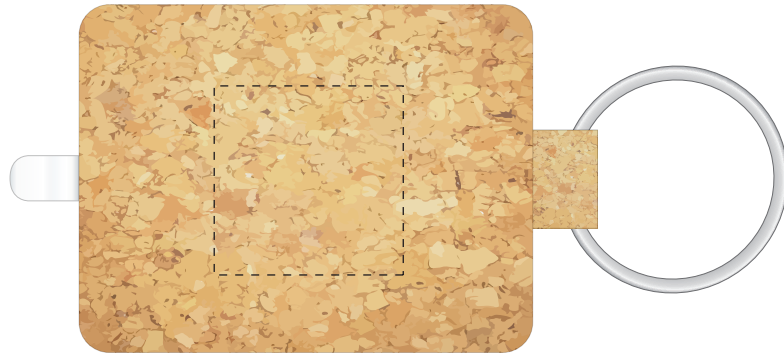

Your Ref:	Quantity:	Product Code: LT0008
Our Ref:	Version: 1	Product Colour:

**PRINTING CONCERNS:****PRODUCT INFO:**

We stock this item in the following colours

**PANTONE REFERENCE(S)**

 Full Colour Printing

ARTWORK SCALE 100%

Product Image for visualisation  
- colours may vary

ARTWORK SCALE 100%  
Max Digital print area: 25mm x 25mm

**The dashed line is to demonstrate print area and will not appear on your printed item**